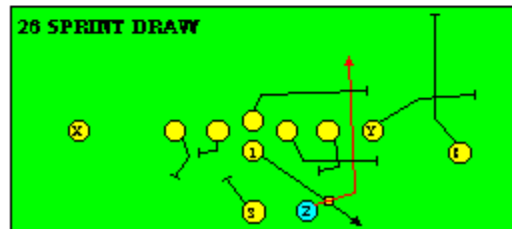

The PRO SPREAD FORMATION - RUNS

I SLOT FORMATION • RUNS

STRONG RIGHT FORMATION - RUNS

SHOTGUN RUNS & PASSES

PRO FORMATION PASSES

The I SLOT FORMATION

STRONG RIGHT FORMATION - PASSES

SHOTGUN RUNS & PASSES

THE 4-3 BASIC

KEY - LINE READS PLAY, THEN REACTS.
RUSH - LINE THINKS "PASS" FIRST
MAN - MAN TO MAN (ONE ON ONE) COVERAGE
STRONG - "Y" SIDE OF FIELD
WEAK - X SIDE OF FIELD

THE 3- 4 DEFENSES

KEY - LINE READS PLAY, THEN REACTS
 RUSH - LINE THINKS "PASS" FIRST
 MAN - MAN TO MAN (ONE ON ONE) COVERAGE
 STRONG - "Y" SIDE OF FIELD
 WEAK - X SIDE OF FIELD
 STACK - LINEBACKERS ARE SHIELDED BY
 LINEMEN AND REACT AFTER READING.