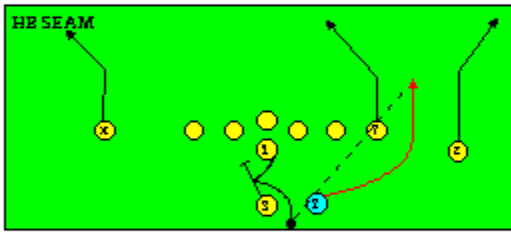

The PRO SPREAD FORMATION - RUNS

I SLOT FORMATION • RUNS

STRONG RIGHT FORMATION - RUNS

SHOTGUN RUNS & PASSES

PRO FORMATION PASSES

The I SLOT FORMATION

STRONG RIGHT FORMATION - PASSES

SHOTGUN RUNS & PASSES

THE 4-3 BASIC

KEY - LINE READS PLAY, THEN REACTS.
RUSH - LINE THINKS "PASS" FIRST
MAN - MAN TO MAN (ONE ON ONE) COVERAGE
STRONG - "Y" SIDE OF FIELD
WEAK - X SIDE OF FIELD

THE 3- 4 DEFENSES

KEY - LINE READS PLAY, THEN REACTS
 RUSH - LINE THINKS "PASS" FIRST
 MAN - MAN TO MAN (ONE ON ONE) COVERAGE
 STRONG - "Y" SIDE OF FIELD
 WEAK - X SIDE OF FIELD
 STACK - LINEBACKERS ARE SHIELDED BY
 LINEMEN AND REACT AFTER READING.