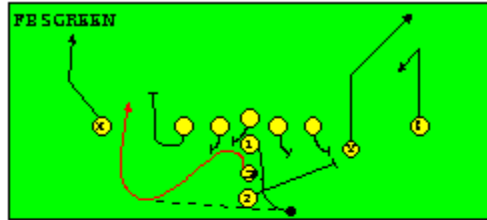

The PRO SPREAD FORMATION - RUNS

I SLOT FORMATION • RUNS

STRONG RIGHT FORMATION - RUNS

SHOTGUN RUNS & PASSES

PRO FORMATION PASSES

The I SLOT FORMATION

STRONG RIGHT FORMATION - PASSES

SHOTGUN RUNS & PASSES

THE 4-3 BASIC

KEY - LINE READS PLAY, THEN REACTS.
RUSH - LINE THINKS "PASS" FIRST
MAN - MAN TO MAN (ONE ON ONE) COVERAGE
STRONG - "Y" SIDE OF FIELD
WEAK - X SIDE OF FIELD

THE 3- 4 DEFENSES

KEY - LINE READS PLAY, THEN REACTS
 RUSH - LINE THINKS "PASS" FIRST
 MAN - MAN TO MAN (ONE ON ONE) COVERAGE
 STRONG - "Y" SIDE OF FIELD
 WEAK - X SIDE OF FIELD
 STACK - LINEBACKERS ARE SHIELDED BY
 LINEMEN AND REACT AFTER READING.