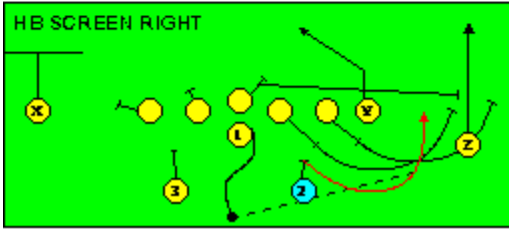

The PRO SPREAD FORMATION - RUNS

I SLOT FORMATION • RUNS

STRONG RIGHT FORMATION - RUNS

SHOTGUN RUNS & PASSES

PRO FORMATION PASSES

The I SLOT FORMATION

STRONG RIGHT FORMATION - PASSES

SHOTGUN RUNS & PASSES

THE 4-3 BASIC

KEY - LINE READS PLAY, THEN REACTS.
RUSH - LINE THINKS "PASS" FIRST
MAN - MAN TO MAN (ONE ON ONE) COVERAGE
STRONG - "Y" SIDE OF FIELD
WEAK - X SIDE OF FIELD

THE 3- 4 DEFENSES

KEY - LINE READS PLAY, THEN REACTS
 RUSH - LINE THINKS "PASS" FIRST
 MAN - MAN TO MAN (ONE ON ONE) COVERAGE
 STRONG - "Y" SIDE OF FIELD
 WEAK - X SIDE OF FIELD
 STACK - LINEBACKERS ARE SHIELDED BY
 LINEMEN AND REACT AFTER READING.