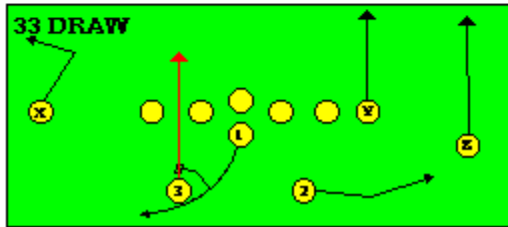

The PRO SPREAD FORMATION - RUNS

I SLOT FORMATION • RUNS

STRONG RIGHT FORMATION - RUNS

SHOTGUN RUNS & PASSES

PRO FORMATION PASSES

The I SLOT FORMATION

STRONG RIGHT FORMATION - PASSES

SHOTGUN RUNS & PASSES

THE 4-3 BASIC

KEY - LINE READS PLAY, THEN REACTS.
RUSH - LINE THINKS "PASS" FIRST
MAN - MAN TO MAN (ONE ON ONE) COVERAGE
STRONG - "Y" SIDE OF FIELD
WEAK - X SIDE OF FIELD

THE 3- 4 DEFENSES

KEY - LINE READS PLAY, THEN REACTS
 RUSH - LINE THINKS "PASS" FIRST
 MAN - MAN TO MAN (ONE ON ONE) COVERAGE
 STRONG - "Y" SIDE OF FIELD
 WEAK - X SIDE OF FIELD
 STACK - LINEBACKERS ARE SHIELDED BY
 LINEMEN AND REACT AFTER READING.