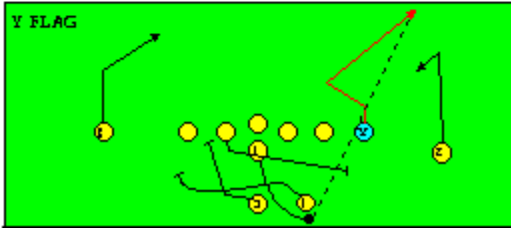

The PRO SPREAD FORMATION - RUNS

I SLOT FORMATION • RUNS

STRONG RIGHT FORMATION - RUNS

SHOTGUN RUNS & PASSES

PRO FORMATION PASSES

The I SLOT FORMATION

STRONG RIGHT FORMATION - PASSES

SHOTGUN RUNS & PASSES

THE 4-3 BASIC

KEY - LINE READS PLAY, THEN REACTS.
RUSH - LINE THINKS "PASS" FIRST
MAN - MAN TO MAN (ONE ON ONE) COVERAGE
STRONG - "Y" SIDE OF FIELD
WEAK - X SIDE OF FIELD

THE 3- 4 DEFENSES

KEY - LINE READS PLAY, THEN REACTS
 RUSH - LINE THINKS "PASS" FIRST
 MAN - MAN TO MAN (ONE ON ONE) COVERAGE
 STRONG - "Y" SIDE OF FIELD
 WEAK - X SIDE OF FIELD
 STACK - LINEBACKERS ARE SHIELDED BY
 LINEMEN AND REACT AFTER READING.