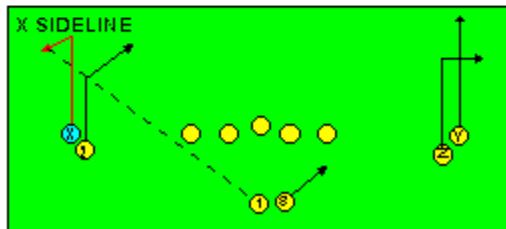

The PRO SPREAD FORMATION - RUNS

I SLOT FORMATION • RUNS

STRONG RIGHT FORMATION - RUNS

SHOTGUN RUNS & PASSES

PRO FORMATION PASSES

The I SLOT FORMATION

STRONG RIGHT FORMATION - PASSES

SHOTGUN RUNS & PASSES

THE 4-3 BASIC

KEY - LINE READS PLAY, THEN REACTS.
RUSH - LINE THINKS "PASS" FIRST
MAN - MAN TO MAN (ONE ON ONE) COVERAGE
STRONG - "Y" SIDE OF FIELD
WEAK - X SIDE OF FIELD

THE 3- 4 DEFENSES

KEY - LINE READS PLAY, THEN REACTS
 RUSH - LINE THINKS "PASS" FIRST
 MAN - MAN TO MAN (ONE ON ONE) COVERAGE
 STRONG - "Y" SIDE OF FIELD
 WEAK - X SIDE OF FIELD
 STACK - LINEBACKERS ARE SHIELDED BY
 LINEMEN AND REACT AFTER READING.