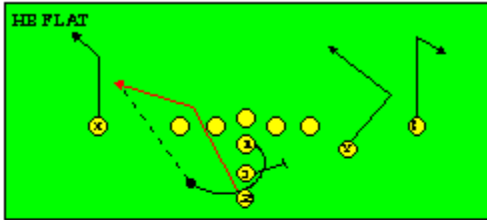

The PRO SPREAD FORMATION - RUNS

I SLOT FORMATION • RUNS

STRONG RIGHT FORMATION - RUNS

SHOTGUN RUNS & PASSES

PRO FORMATION PASSES

The I SLOT FORMATION

STRONG RIGHT FORMATION - PASSES

SHOTGUN RUNS & PASSES

THE 4-3 BASIC

KEY - LINE READS PLAY, THEN REACTS.
RUSH - LINE THINKS "PASS" FIRST
MAN - MAN TO MAN (ONE ON ONE) COVERAGE
STRONG - "Y" SIDE OF FIELD
WEAK - X SIDE OF FIELD

THE 3- 4 DEFENSES

KEY - LINE READS PLAY, THEN REACTS
 RUSH - LINE THINKS "PASS" FIRST
 MAN - MAN TO MAN (ONE ON ONE) COVERAGE
 STRONG - "Y" SIDE OF FIELD
 WEAK - X SIDE OF FIELD
 STACK - LINEBACKERS ARE SHIELDED BY
 LINEMEN AND REACT AFTER READING.