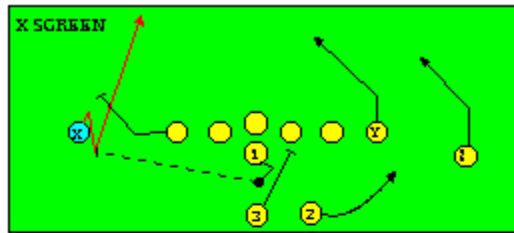

The PRO SPREAD FORMATION - RUNS

I SLOT FORMATION • RUNS

STRONG RIGHT FORMATION - RUNS

SHOTGUN RUNS & PASSES

PRO FORMATION PASSES

The I SLOT FORMATION

STRONG RIGHT FORMATION - PASSES

SHOTGUN RUNS & PASSES

THE 4-3 BASIC

KEY - LINE READS PLAY, THEN REACTS.
RUSH - LINE THINKS "PASS" FIRST
MAN - MAN TO MAN (ONE ON ONE) COVERAGE
STRONG - "Y" SIDE OF FIELD
WEAK - X SIDE OF FIELD

THE 3- 4 DEFENSES

KEY - LINE READS PLAY, THEN REACTS
 RUSH - LINE THINKS "PASS" FIRST
 MAN - MAN TO MAN (ONE ON ONE) COVERAGE
 STRONG - "Y" SIDE OF FIELD
 WEAK - X SIDE OF FIELD
 STACK - LINEBACKERS ARE SHIELDED BY
 LINEMEN AND REACT AFTER READING.