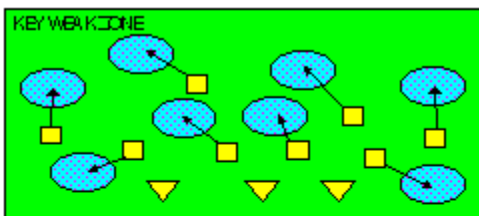

The PRO SPREAD FORMATION - RUNS

I SLOT FORMATION • RUNS

STRONG RIGHT FORMATION - RUNS

SHOTGUN RUNS & PASSES

PRO FORMATION PASSES

The I SLOT FORMATION

STRONG RIGHT FORMATION - PASSES

SHOTGUN RUNS & PASSES

THE 4-3 BASIC

KEY - LINE READS PLAY, THEN REACTS.
RUSH - LINE THINKS "PASS" FIRST
MAN - MAN TO MAN (ONE ON ONE) COVERAGE
STRONG - "Y" SIDE OF FIELD
WEAK - X SIDE OF FIELD

THE 3- 4 DEFENSES

KEY - LINE READS PLAY, THEN REACTS
 RUSH - LINE THINKS "PASS" FIRST
 MAN - MAN TO MAN (ONE ON ONE) COVERAGE
 STRONG - "Y" SIDE OF FIELD
 WEAK - X SIDE OF FIELD
 STACK - LINEBACKERS ARE SHIELDED BY
 LINEMEN AND REACT AFTER READING.