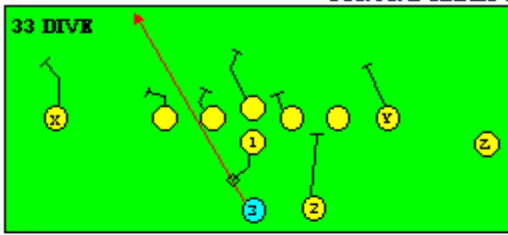

The PRO SPREAD FORMATION - RUNS

I SLOT FORMATION • RUNS

STRONG RIGHT FORMATION - RUNS

SHOTGUN RUNS & PASSES

PRO FORMATION PASSES

The I SLOT FORMATION

STRONG RIGHT FORMATION - PASSES

SHOTGUN RUNS & PASSES

THE 4-3 BASIC

KEY - LINE READS PLAY, THEN REACTS.
RUSH - LINE THINKS "PASS" FIRST
MAN - MAN TO MAN (ONE ON ONE) COVERAGE
STRONG - "Y" SIDE OF FIELD
WEAK - X SIDE OF FIELD

THE 3- 4 DEFENSES

KEY - LINE READS PLAY, THEN REACTS
 RUSH - LINE THINKS "PASS" FIRST
 MAN - MAN TO MAN (ONE ON ONE) COVERAGE
 STRONG - "Y" SIDE OF FIELD
 WEAK - X SIDE OF FIELD
 STACK - LINEBACKERS ARE SHIELDED BY
 LINEMEN AND REACT AFTER READING.