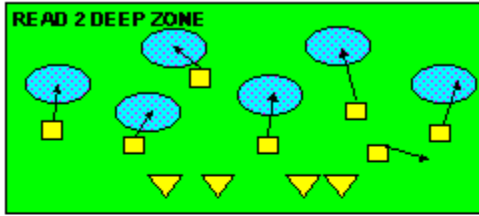

The PRO SPREAD FORMATION - RUNS

I SLOT FORMATION • RUNS

STRONG RIGHT FORMATION - RUNS

SHOTGUN RUNS & PASSES

PRO FORMATION PASSES

The I SLOT FORMATION

STRONG RIGHT FORMATION - PASSES

SHOTGUN RUNS & PASSES

THE 4-3 BASIC

KEY - LINE READS PLAY, THEN REACTS.
RUSH - LINE THINKS "PASS" FIRST
MAN - MAN TO MAN (ONE ON ONE) COVERAGE
STRONG - "Y" SIDE OF FIELD
WEAK - X SIDE OF FIELD

THE 3- 4 DEFENSES

KEY - LINE READS PLAY, THEN REACTS
 RUSH - LINE THINKS "PASS" FIRST
 MAN - MAN TO MAN (ONE ON ONE) COVERAGE
 STRONG - "Y" SIDE OF FIELD
 WEAK - X SIDE OF FIELD
 STACK - LINEBACKERS ARE SHIELDED BY
 LINEMEN AND REACT AFTER READING.