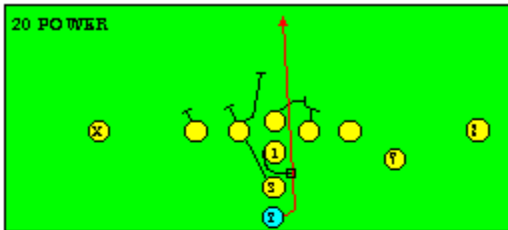

The PRO SPREAD FORMATION - RUNS

I SLOT FORMATION • RUNS

STRONG RIGHT FORMATION - RUNS

SHOTGUN RUNS & PASSES

PRO FORMATION PASSES

The I SLOT FORMATION

STRONG RIGHT FORMATION - PASSES

SHOTGUN RUNS & PASSES

THE 4-3 BASIC

KEY - LINE READS PLAY, THEN REACTS.
RUSH - LINE THINKS "PASS" FIRST
MAN - MAN TO MAN (ONE ON ONE) COVERAGE
STRONG - "Y" SIDE OF FIELD
WEAK - X SIDE OF FIELD

THE 3- 4 DEFENSES

KEY - LINE READS PLAY, THEN REACTS
 RUSH - LINE THINKS "PASS" FIRST
 MAN - MAN TO MAN (ONE ON ONE) COVERAGE
 STRONG - "Y" SIDE OF FIELD
 WEAK - X SIDE OF FIELD
 STACK - LINEBACKERS ARE SHIELDED BY
 LINEMEN AND REACT AFTER READING.