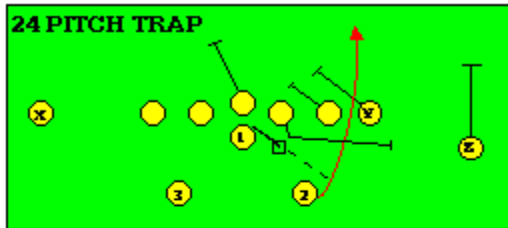

The PRO SPREAD FORMATION - RUNS

I SLOT FORMATION • RUNS

STRONG RIGHT FORMATION - RUNS

SHOTGUN RUNS & PASSES

PRO FORMATION PASSES

The I SLOT FORMATION

STRONG RIGHT FORMATION - PASSES

SHOTGUN RUNS & PASSES

THE 4-3 BASIC

KEY - LINE READS PLAY, THEN REACTS.
RUSH - LINE THINKS "PASS" FIRST
MAN - MAN TO MAN (ONE ON ONE) COVERAGE
STRONG - "Y" SIDE OF FIELD
WEAK - X SIDE OF FIELD

THE 3- 4 DEFENSES

KEY - LINE READS PLAY, THEN REACTS
 RUSH - LINE THINKS "PASS" FIRST
 MAN - MAN TO MAN (ONE ON ONE) COVERAGE
 STRONG - "Y" SIDE OF FIELD
 WEAK - X SIDE OF FIELD
 STACK - LINEBACKERS ARE SHIELDED BY
 LINEMEN AND REACT AFTER READING.