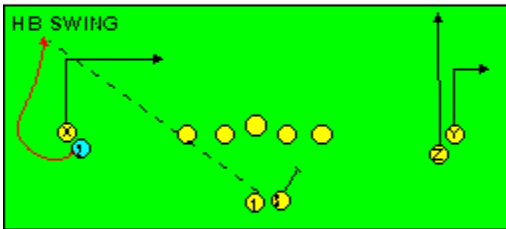

The PRO SPREAD FORMATION - RUNS

I SLOT FORMATION • RUNS

STRONG RIGHT FORMATION - RUNS

SHOTGUN RUNS & PASSES

PRO FORMATION PASSES

The I SLOT FORMATION

STRONG RIGHT FORMATION - PASSES

SHOTGUN RUNS & PASSES

THE 4-3 BASIC

KEY - LINE READS PLAY, THEN REACTS.
RUSH - LINE THINKS "PASS" FIRST
MAN - MAN TO MAN (ONE ON ONE) COVERAGE
STRONG - "Y" SIDE OF FIELD
WEAK - X SIDE OF FIELD

THE 3- 4 DEFENSES

KEY - LINE READS PLAY, THEN REACTS
 RUSH - LINE THINKS "PASS" FIRST
 MAN - MAN TO MAN (ONE ON ONE) COVERAGE
 STRONG - "Y" SIDE OF FIELD
 WEAK - X SIDE OF FIELD
 STACK - LINEBACKERS ARE SHIELDED BY
 LINEMEN AND REACT AFTER READING.