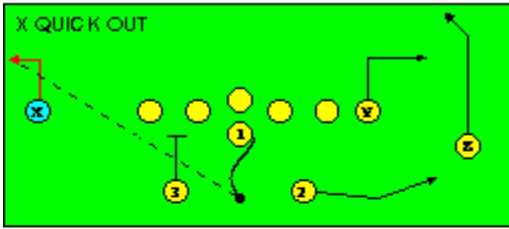

The PRO SPREAD FORMATION - RUNS

I SLOT FORMATION • RUNS

STRONG RIGHT FORMATION - RUNS

SHOTGUN RUNS & PASSES

PRO FORMATION PASSES

The I SLOT FORMATION

STRONG RIGHT FORMATION - PASSES

SHOTGUN RUNS & PASSES

THE 4-3 BASIC

KEY - LINE READS PLAY, THEN REACTS.
RUSH - LINE THINKS "PASS" FIRST
MAN - MAN TO MAN (ONE ON ONE) COVERAGE
STRONG - "Y" SIDE OF FIELD
WEAK - X SIDE OF FIELD

THE 3- 4 DEFENSES

KEY - LINE READS PLAY, THEN REACTS
 RUSH - LINE THINKS "PASS" FIRST
 MAN - MAN TO MAN (ONE ON ONE) COVERAGE
 STRONG - "Y" SIDE OF FIELD
 WEAK - X SIDE OF FIELD
 STACK - LINEBACKERS ARE SHIELDED BY
 LINEMEN AND REACT AFTER READING.