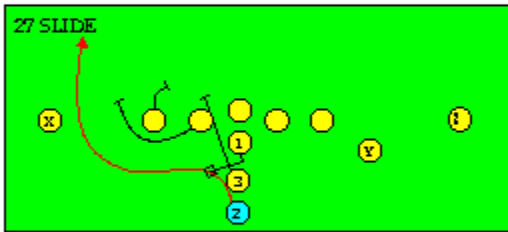

The PRO SPREAD FORMATION - RUNS

I SLOT FORMATION • RUNS

STRONG RIGHT FORMATION - RUNS

SHOTGUN RUNS & PASSES

PRO FORMATION PASSES

The I SLOT FORMATION

STRONG RIGHT FORMATION - PASSES

SHOTGUN RUNS & PASSES

THE 4-3 BASIC

KEY - LINE READS PLAY, THEN REACTS.
RUSH - LINE THINKS "PASS" FIRST
MAN - MAN TO MAN (ONE ON ONE) COVERAGE
STRONG - "Y" SIDE OF FIELD
WEAK - X SIDE OF FIELD

THE 3- 4 DEFENSES

KEY - LINE READS PLAY, THEN REACTS
 RUSH - LINE THINKS "PASS" FIRST
 MAN - MAN TO MAN (ONE ON ONE) COVERAGE
 STRONG - "Y" SIDE OF FIELD
 WEAK - X SIDE OF FIELD
 STACK - LINEBACKERS ARE SHIELDED BY
 LINEMEN AND REACT AFTER READING.