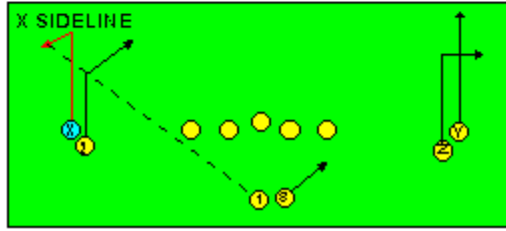

The PRO SPREAD FORMATION - RUNS

I SLOT FORMATION • RUNS

STRONG RIGHT FORMATION - RUNS

SHOTGUN RUNS & PASSES

PRO FORMATION PASSES

The I SLOT FORMATION

STRONG RIGHT FORMATION - PASSES

SHOTGUN RUNS & PASSES

THE 4-3 BASIC

KEY - LINE READS PLAY, THEN REACTS.
RUSH - LINE THINKS "PASS" FIRST
MAN - MAN TO MAN (ONE ON ONE) COVERAGE
STRONG - "Y" SIDE OF FIELD
WEAK - X SIDE OF FIELD

THE 3- 4 DEFENSES

KEY - LINE READS PLAY, THEN REACTS
 RUSH - LINE THINKS "PASS" FIRST
 MAN - MAN TO MAN (ONE ON ONE) COVERAGE
 STRONG - "Y" SIDE OF FIELD
 WEAK - X SIDE OF FIELD
 STACK - LINEBACKERS ARE SHIELDED BY
 LINEMEN AND REACT AFTER READING.