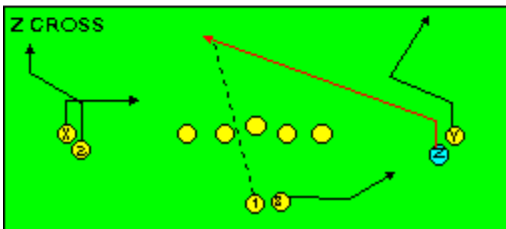

The PRO SPREAD FORMATION - RUNS

I SLOT FORMATION • RUNS

STRONG RIGHT FORMATION - RUNS

SHOTGUN RUNS & PASSES

PRO FORMATION PASSES

The I SLOT FORMATION

STRONG RIGHT FORMATION - PASSES

SHOTGUN RUNS & PASSES

THE 4-3 BASIC

KEY - LINE READS PLAY, THEN REACTS.
RUSH - LINE THINKS "PASS" FIRST
MAN - MAN TO MAN (ONE ON ONE) COVERAGE
STRONG - "Y" SIDE OF FIELD
WEAK - X SIDE OF FIELD

THE 3- 4 DEFENSES

KEY - LINE READS PLAY, THEN REACTS
 RUSH - LINE THINKS "PASS" FIRST
 MAN - MAN TO MAN (ONE ON ONE) COVERAGE
 STRONG - "Y" SIDE OF FIELD
 WEAK - X SIDE OF FIELD
 STACK - LINEBACKERS ARE SHIELDED BY
 LINEMEN AND REACT AFTER READING.