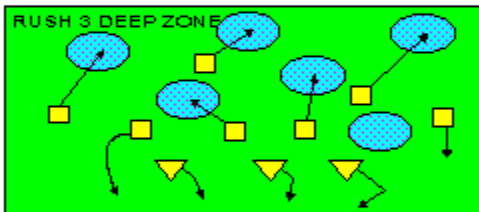

The PRO SPREAD FORMATION - RUNS

I SLOT FORMATION • RUNS

STRONG RIGHT FORMATION - RUNS

SHOTGUN RUNS & PASSES

PRO FORMATION PASSES

The I SLOT FORMATION

STRONG RIGHT FORMATION - PASSES

SHOTGUN RUNS & PASSES

THE 4-3 BASIC

KEY - LINE READS PLAY, THEN REACTS.
RUSH - LINE THINKS "PASS" FIRST
MAN - MAN TO MAN (ONE ON ONE) COVERAGE
STRONG - "Y" SIDE OF FIELD
WEAK - X SIDE OF FIELD

THE 3- 4 DEFENSES

KEY - LINE READS PLAY, THEN REACTS
 RUSH - LINE THINKS "PASS" FIRST
 MAN - MAN TO MAN (ONE ON ONE) COVERAGE
 STRONG - "Y" SIDE OF FIELD
 WEAK - X SIDE OF FIELD
 STACK - LINEBACKERS ARE SHIELDED BY
 LINEMEN AND REACT AFTER READING.