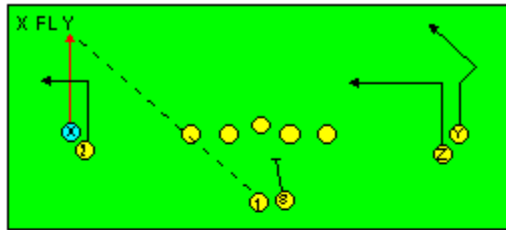

The PRO SPREAD FORMATION - RUNS

I SLOT FORMATION • RUNS

STRONG RIGHT FORMATION - RUNS

SHOTGUN RUNS & PASSES

PRO FORMATION PASSES

The I SLOT FORMATION

STRONG RIGHT FORMATION - PASSES

SHOTGUN RUNS & PASSES

THE 4-3 BASIC

KEY - LINE READS PLAY, THEN REACTS.
RUSH - LINE THINKS "PASS" FIRST
MAN - MAN TO MAN (ONE ON ONE) COVERAGE
STRONG - "Y" SIDE OF FIELD
WEAK - X SIDE OF FIELD

THE 3- 4 DEFENSES

KEY - LINE READS PLAY, THEN REACTS
 RUSH - LINE THINKS "PASS" FIRST
 MAN - MAN TO MAN (ONE ON ONE) COVERAGE
 STRONG - "Y" SIDE OF FIELD
 WEAK - X SIDE OF FIELD
 STACK - LINEBACKERS ARE SHIELDED BY
 LINEMEN AND REACT AFTER READING.