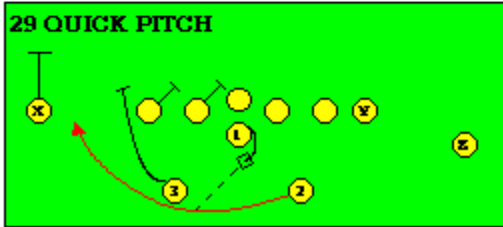

The PRO SPREAD FORMATION - RUNS

I SLOT FORMATION • RUNS

STRONG RIGHT FORMATION - RUNS

SHOTGUN RUNS & PASSES

PRO FORMATION PASSES

The I SLOT FORMATION

STRONG RIGHT FORMATION - PASSES

SHOTGUN RUNS & PASSES

THE 4-3 BASIC

KEY - LINE READS PLAY, THEN REACTS.
RUSH - LINE THINKS "PASS" FIRST
MAN - MAN TO MAN (ONE ON ONE) COVERAGE
STRONG - "Y" SIDE OF FIELD
WEAK - X SIDE OF FIELD

THE 3- 4 DEFENSES

KEY - LINE READS PLAY, THEN REACTS
 RUSH - LINE THINKS "PASS" FIRST
 MAN - MAN TO MAN (ONE ON ONE) COVERAGE
 STRONG - "Y" SIDE OF FIELD
 WEAK - X SIDE OF FIELD
 STACK - LINEBACKERS ARE SHIELDED BY
 LINEMEN AND REACT AFTER READING.