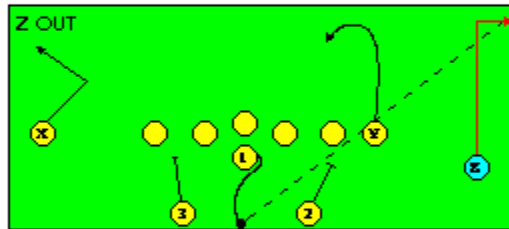

The PRO SPREAD FORMATION - RUNS

I SLOT FORMATION • RUNS

STRONG RIGHT FORMATION - RUNS

SHOTGUN RUNS & PASSES

PRO FORMATION PASSES

The I SLOT FORMATION

STRONG RIGHT FORMATION - PASSES

SHOTGUN RUNS & PASSES

THE 4-3 BASIC

KEY - LINE READS PLAY, THEN REACTS.
RUSH - LINE THINKS "PASS" FIRST
MAN - MAN TO MAN (ONE ON ONE) COVERAGE
STRONG - "Y" SIDE OF FIELD
WEAK - X SIDE OF FIELD

THE 3- 4 DEFENSES

KEY - LINE READS PLAY, THEN REACTS
 RUSH - LINE THINKS "PASS" FIRST
 MAN - MAN TO MAN (ONE ON ONE) COVERAGE
 STRONG - "Y" SIDE OF FIELD
 WEAK - X SIDE OF FIELD
 STACK - LINEBACKERS ARE SHIELDED BY
 LINEMEN AND REACT AFTER READING.