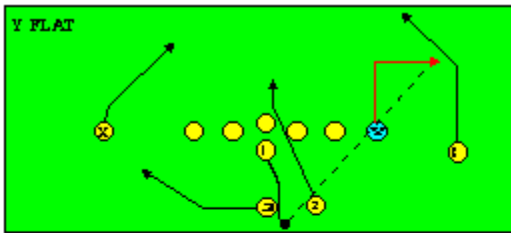

The PRO SPREAD FORMATION - RUNS

I SLOT FORMATION • RUNS

STRONG RIGHT FORMATION - RUNS

SHOTGUN RUNS & PASSES

PRO FORMATION PASSES

The I SLOT FORMATION

STRONG RIGHT FORMATION - PASSES

SHOTGUN RUNS & PASSES

THE 4-3 BASIC

KEY - LINE READS PLAY, THEN REACTS.
RUSH - LINE THINKS "PASS" FIRST
MAN - MAN TO MAN (ONE ON ONE) COVERAGE
STRONG - "Y" SIDE OF FIELD
WEAK - X SIDE OF FIELD

THE 3- 4 DEFENSES

KEY - LINE READS PLAY, THEN REACTS
 RUSH - LINE THINKS "PASS" FIRST
 MAN - MAN TO MAN (ONE ON ONE) COVERAGE
 STRONG - "Y" SIDE OF FIELD
 WEAK - X SIDE OF FIELD
 STACK - LINEBACKERS ARE SHIELDED BY
 LINEMEN AND REACT AFTER READING.