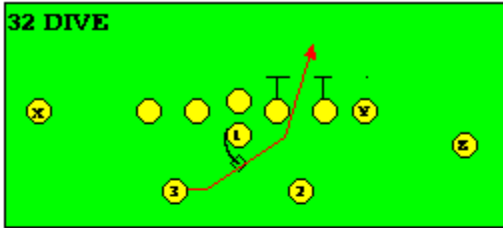

The PRO SPREAD FORMATION - RUNS

I SLOT FORMATION • RUNS

STRONG RIGHT FORMATION - RUNS

SHOTGUN RUNS & PASSES

PRO FORMATION PASSES

The I SLOT FORMATION

STRONG RIGHT FORMATION - PASSES

SHOTGUN RUNS & PASSES

THE 4-3 BASIC

KEY - LINE READS PLAY, THEN REACTS.
RUSH - LINE THINKS "PASS" FIRST
MAN - MAN TO MAN (ONE ON ONE) COVERAGE
STRONG - "Y" SIDE OF FIELD
WEAK - X SIDE OF FIELD

THE 3- 4 DEFENSES

KEY - LINE READS PLAY, THEN REACTS
 RUSH - LINE THINKS "PASS" FIRST
 MAN - MAN TO MAN (ONE ON ONE) COVERAGE
 STRONG - "Y" SIDE OF FIELD
 WEAK - X SIDE OF FIELD
 STACK - LINEBACKERS ARE SHIELDED BY
 LINEMEN AND REACT AFTER READING.