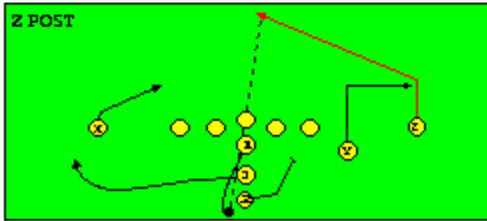

The PRO SPREAD FORMATION - RUNS

I SLOT FORMATION • RUNS

STRONG RIGHT FORMATION - RUNS

SHOTGUN RUNS & PASSES

PRO FORMATION PASSES

The I SLOT FORMATION

STRONG RIGHT FORMATION - PASSES

SHOTGUN RUNS & PASSES

THE 4-3 BASIC

KEY - LINE READS PLAY, THEN REACTS.
RUSH - LINE THINKS "PASS" FIRST
MAN - MAN TO MAN (ONE ON ONE) COVERAGE
STRONG - "Y" SIDE OF FIELD
WEAK - X SIDE OF FIELD

THE 3- 4 DEFENSES

KEY - LINE READS PLAY, THEN REACTS
 RUSH - LINE THINKS "PASS" FIRST
 MAN - MAN TO MAN (ONE ON ONE) COVERAGE
 STRONG - "Y" SIDE OF FIELD
 WEAK - X SIDE OF FIELD
 STACK - LINEBACKERS ARE SHIELDED BY
 LINEMEN AND REACT AFTER READING.