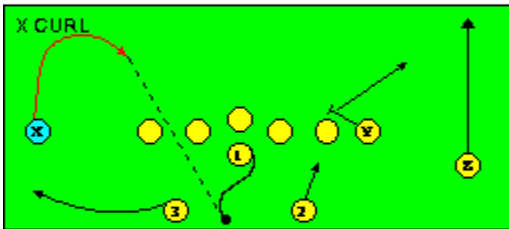

The PRO SPREAD FORMATION - RUNS

I SLOT FORMATION • RUNS

STRONG RIGHT FORMATION - RUNS

SHOTGUN RUNS & PASSES

PRO FORMATION PASSES

The I SLOT FORMATION

STRONG RIGHT FORMATION - PASSES

SHOTGUN RUNS & PASSES

THE 4-3 BASIC

KEY - LINE READS PLAY, THEN REACTS.
RUSH - LINE THINKS "PASS" FIRST
MAN - MAN TO MAN (ONE ON ONE) COVERAGE
STRONG - "Y" SIDE OF FIELD
WEAK - X SIDE OF FIELD

THE 3- 4 DEFENSES

KEY - LINE READS PLAY, THEN REACTS
 RUSH - LINE THINKS "PASS" FIRST
 MAN - MAN TO MAN (ONE ON ONE) COVERAGE
 STRONG - "Y" SIDE OF FIELD
 WEAK - X SIDE OF FIELD
 STACK - LINEBACKERS ARE SHIELDED BY
 LINEMEN AND REACT AFTER READING.