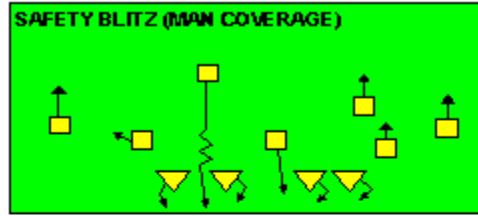

The PRO SPREAD FORMATION - RUNS

I SLOT FORMATION • RUNS

STRONG RIGHT FORMATION - RUNS

SHOTGUN RUNS & PASSES

PRO FORMATION PASSES

The I SLOT FORMATION

STRONG RIGHT FORMATION - PASSES

SHOTGUN RUNS & PASSES

THE 4-3 BASIC

KEY - LINE READS PLAY, THEN REACTS.
RUSH - LINE THINKS "PASS" FIRST
MAN - MAN TO MAN (ONE ON ONE) COVERAGE
STRONG - "Y" SIDE OF FIELD
WEAK - X SIDE OF FIELD

THE 3- 4 DEFENSES

KEY - LINE READS PLAY, THEN REACTS
 RUSH - LINE THINKS "PASS" FIRST
 MAN - MAN TO MAN (ONE ON ONE) COVERAGE
 STRONG - "Y" SIDE OF FIELD
 WEAK - X SIDE OF FIELD
 STACK - LINEBACKERS ARE SHIELDED BY
 LINEMEN AND REACT AFTER READING.