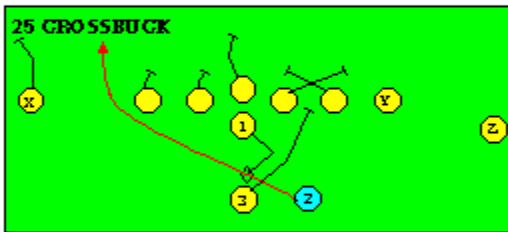

The PRO SPREAD FORMATION - RUNS

I SLOT FORMATION • RUNS

STRONG RIGHT FORMATION - RUNS

SHOTGUN RUNS & PASSES

PRO FORMATION PASSES

The I SLOT FORMATION

STRONG RIGHT FORMATION - PASSES

SHOTGUN RUNS & PASSES

THE 4-3 BASIC

KEY - LINE READS PLAY, THEN REACTS.
RUSH - LINE THINKS "PASS" FIRST
MAN - MAN TO MAN (ONE ON ONE) COVERAGE
STRONG - "Y" SIDE OF FIELD
WEAK - X SIDE OF FIELD

THE 3- 4 DEFENSES

KEY - LINE READS PLAY, THEN REACTS
 RUSH - LINE THINKS "PASS" FIRST
 MAN - MAN TO MAN (ONE ON ONE) COVERAGE
 STRONG - "Y" SIDE OF FIELD
 WEAK - X SIDE OF FIELD
 STACK - LINEBACKERS ARE SHIELDED BY
 LINEMEN AND REACT AFTER READING.