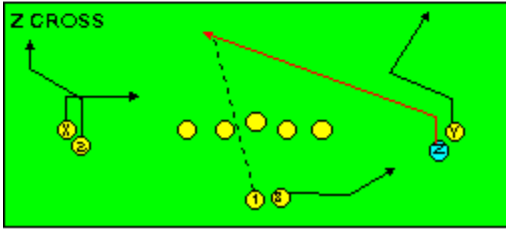

The PRO SPREAD FORMATION - RUNS

I SLOT FORMATION • RUNS

STRONG RIGHT FORMATION - RUNS

SHOTGUN RUNS & PASSES

PRO FORMATION PASSES

The I SLOT FORMATION

STRONG RIGHT FORMATION - PASSES

SHOTGUN RUNS & PASSES

THE 4-3 BASIC

KEY - LINE READS PLAY, THEN REACTS.
RUSH - LINE THINKS "PASS" FIRST
MAN - MAN TO MAN (ONE ON ONE) COVERAGE
STRONG - "Y" SIDE OF FIELD
WEAK - X SIDE OF FIELD

THE 3- 4 DEFENSES

KEY - LINE READS PLAY, THEN REACTS
 RUSH - LINE THINKS "PASS" FIRST
 MAN - MAN TO MAN (ONE ON ONE) COVERAGE
 STRONG - "Y" SIDE OF FIELD
 WEAK - X SIDE OF FIELD
 STACK - LINEBACKERS ARE SHIELDED BY
 LINEMEN AND REACT AFTER READING.