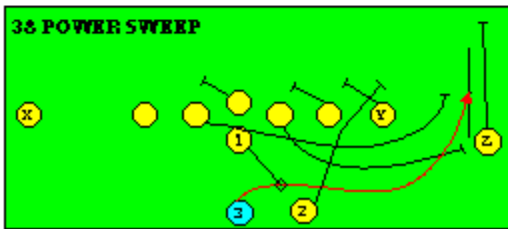

The PRO SPREAD FORMATION - RUNS

I SLOT FORMATION • RUNS

STRONG RIGHT FORMATION - RUNS

SHOTGUN RUNS & PASSES

PRO FORMATION PASSES

The I SLOT FORMATION

STRONG RIGHT FORMATION - PASSES

SHOTGUN RUNS & PASSES

THE 4-3 BASIC

KEY - LINE READS PLAY, THEN REACTS.
RUSH - LINE THINKS "PASS" FIRST
MAN - MAN TO MAN (ONE ON ONE) COVERAGE
STRONG - "Y" SIDE OF FIELD
WEAK - X SIDE OF FIELD

THE 3- 4 DEFENSES

KEY - LINE READS PLAY, THEN REACTS
 RUSH - LINE THINKS "PASS" FIRST
 MAN - MAN TO MAN (ONE ON ONE) COVERAGE
 STRONG - "Y" SIDE OF FIELD
 WEAK - X SIDE OF FIELD
 STACK - LINEBACKERS ARE SHIELDED BY
 LINEMEN AND REACT AFTER READING.