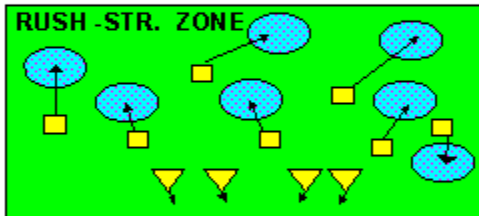

The PRO SPREAD FORMATION - RUNS

I SLOT FORMATION • RUNS

STRONG RIGHT FORMATION - RUNS

SHOTGUN RUNS & PASSES

PRO FORMATION PASSES

The I SLOT FORMATION

STRONG RIGHT FORMATION - PASSES

SHOTGUN RUNS & PASSES

THE 4-3 BASIC

KEY - LINE READS PLAY, THEN REACTS.
RUSH - LINE THINKS "PASS" FIRST
MAN - MAN TO MAN (ONE ON ONE) COVERAGE
STRONG - "Y" SIDE OF FIELD
WEAK - X SIDE OF FIELD

THE 3- 4 DEFENSES

KEY - LINE READS PLAY, THEN REACTS
 RUSH - LINE THINKS "PASS" FIRST
 MAN - MAN TO MAN (ONE ON ONE) COVERAGE
 STRONG - "Y" SIDE OF FIELD
 WEAK - X SIDE OF FIELD
 STACK - LINEBACKERS ARE SHIELDED BY
 LINEMEN AND REACT AFTER READING.