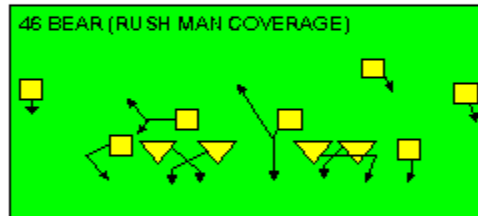

The PRO SPREAD FORMATION - RUNS

I SLOT FORMATION • RUNS

STRONG RIGHT FORMATION - RUNS

SHOTGUN RUNS & PASSES

PRO FORMATION PASSES

The I SLOT FORMATION

STRONG RIGHT FORMATION - PASSES

SHOTGUN RUNS & PASSES

THE 4-3 BASIC

KEY - LINE READS PLAY, THEN REACTS.
RUSH - LINE THINKS "PASS" FIRST
MAN - MAN TO MAN (ONE ON ONE) COVERAGE
STRONG - "Y" SIDE OF FIELD
WEAK - X SIDE OF FIELD

THE 3- 4 DEFENSES

KEY - LINE READS PLAY, THEN REACTS
 RUSH - LINE THINKS "PASS" FIRST
 MAN - MAN TO MAN (ONE ON ONE) COVERAGE
 STRONG - "Y" SIDE OF FIELD
 WEAK - X SIDE OF FIELD
 STACK - LINEBACKERS ARE SHIELDED BY
 LINEMEN AND REACT AFTER READING.