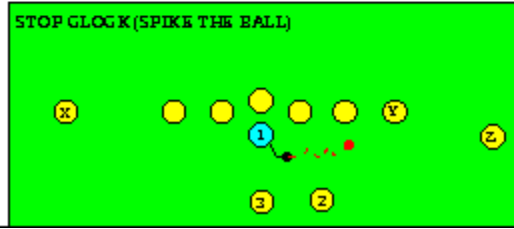

The PRO SPREAD FORMATION - RUNS

I SLOT FORMATION • RUNS

STRONG RIGHT FORMATION - RUNS

SHOTGUN RUNS & PASSES

PRO FORMATION PASSES

The I SLOT FORMATION

STRONG RIGHT FORMATION - PASSES

SHOTGUN RUNS & PASSES

THE 4-3 BASIC

KEY - LINE READS PLAY, THEN REACTS.
RUSH - LINE THINKS "PASS" FIRST
MAN - MAN TO MAN (ONE ON ONE) COVERAGE
STRONG - "Y" SIDE OF FIELD
WEAK - X SIDE OF FIELD

THE 3- 4 DEFENSES

KEY - LINE READS PLAY, THEN REACTS
 RUSH - LINE THINKS "PASS" FIRST
 MAN - MAN TO MAN (ONE ON ONE) COVERAGE
 STRONG - "Y" SIDE OF FIELD
 WEAK - X SIDE OF FIELD
 STACK - LINEBACKERS ARE SHIELDED BY
 LINEMEN AND REACT AFTER READING.