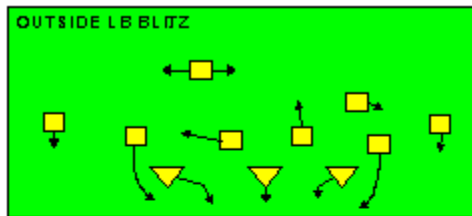

The PRO SPREAD FORMATION - RUNS

I SLOT FORMATION • RUNS

STRONG RIGHT FORMATION - RUNS

SHOTGUN RUNS & PASSES

PRO FORMATION PASSES

The I SLOT FORMATION

STRONG RIGHT FORMATION - PASSES

SHOTGUN RUNS & PASSES

THE 4-3 BASIC

KEY - LINE READS PLAY, THEN REACTS.
RUSH - LINE THINKS "PASS" FIRST
MAN - MAN TO MAN (ONE ON ONE) COVERAGE
STRONG - "Y" SIDE OF FIELD
WEAK - X SIDE OF FIELD

THE 3- 4 DEFENSES

KEY - LINE READS PLAY, THEN REACTS
 RUSH - LINE THINKS "PASS" FIRST
 MAN - MAN TO MAN (ONE ON ONE) COVERAGE
 STRONG - "Y" SIDE OF FIELD
 WEAK - X SIDE OF FIELD
 STACK - LINEBACKERS ARE SHIELDED BY
 LINEMEN AND REACT AFTER READING.