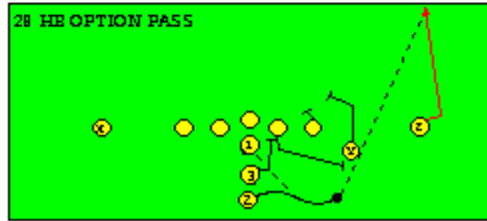

The PRO SPREAD FORMATION - RUNS

I SLOT FORMATION • RUNS

STRONG RIGHT FORMATION - RUNS

SHOTGUN RUNS & PASSES

PRO FORMATION PASSES

The I SLOT FORMATION

STRONG RIGHT FORMATION - PASSES

SHOTGUN RUNS & PASSES

THE 4-3 BASIC

KEY - LINE READS PLAY, THEN REACTS.
RUSH - LINE THINKS "PASS" FIRST
MAN - MAN TO MAN (ONE ON ONE) COVERAGE
STRONG - "Y" SIDE OF FIELD
WEAK - X SIDE OF FIELD

THE 3- 4 DEFENSES

KEY - LINE READS PLAY, THEN REACTS
 RUSH - LINE THINKS "PASS" FIRST
 MAN - MAN TO MAN (ONE ON ONE) COVERAGE
 STRONG - "Y" SIDE OF FIELD
 WEAK - X SIDE OF FIELD
 STACK - LINEBACKERS ARE SHIELDED BY
 LINEMEN AND REACT AFTER READING.