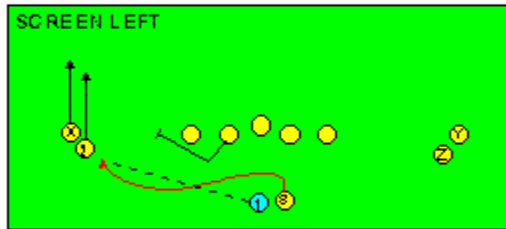

The PRO SPREAD FORMATION - RUNS

I SLOT FORMATION • RUNS

STRONG RIGHT FORMATION - RUNS

SHOTGUN RUNS & PASSES

PRO FORMATION PASSES

The I SLOT FORMATION

STRONG RIGHT FORMATION - PASSES

SHOTGUN RUNS & PASSES

THE 4-3 BASIC

KEY - LINE READS PLAY, THEN REACTS.
RUSH - LINE THINKS "PASS" FIRST
MAN - MAN TO MAN (ONE ON ONE) COVERAGE
STRONG - "Y" SIDE OF FIELD
WEAK - X SIDE OF FIELD

THE 3- 4 DEFENSES

KEY - LINE READS PLAY, THEN REACTS
 RUSH - LINE THINKS "PASS" FIRST
 MAN - MAN TO MAN (ONE ON ONE) COVERAGE
 STRONG - "Y" SIDE OF FIELD
 WEAK - X SIDE OF FIELD
 STACK - LINEBACKERS ARE SHIELDED BY
 LINEMEN AND REACT AFTER READING.