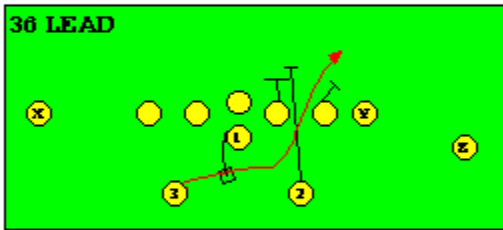

The PRO SPREAD FORMATION - RUNS

I SLOT FORMATION • RUNS

STRONG RIGHT FORMATION - RUNS

SHOTGUN RUNS & PASSES

PRO FORMATION PASSES

The I SLOT FORMATION

STRONG RIGHT FORMATION - PASSES

SHOTGUN RUNS & PASSES

THE 4-3 BASIC

KEY - LINE READS PLAY, THEN REACTS.
RUSH - LINE THINKS "PASS" FIRST
MAN - MAN TO MAN (ONE ON ONE) COVERAGE
STRONG - "Y" SIDE OF FIELD
WEAK - X SIDE OF FIELD

THE 3- 4 DEFENSES

KEY - LINE READS PLAY, THEN REACTS
 RUSH - LINE THINKS "PASS" FIRST
 MAN - MAN TO MAN (ONE ON ONE) COVERAGE
 STRONG - "Y" SIDE OF FIELD
 WEAK - X SIDE OF FIELD
 STACK - LINEBACKERS ARE SHIELDED BY
 LINEMEN AND REACT AFTER READING.