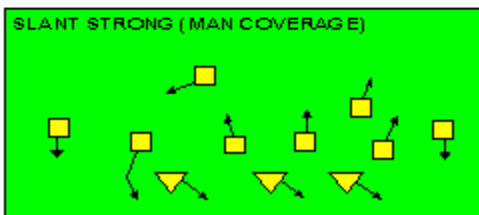

The PRO SPREAD FORMATION - RUNS

I SLOT FORMATION • RUNS

STRONG RIGHT FORMATION - RUNS

SHOTGUN RUNS & PASSES

PRO FORMATION PASSES

The I SLOT FORMATION

STRONG RIGHT FORMATION - PASSES

SHOTGUN RUNS & PASSES

THE 4-3 BASIC

KEY - LINE READS PLAY, THEN REACTS.
RUSH - LINE THINKS "PASS" FIRST
MAN - MAN TO MAN (ONE ON ONE) COVERAGE
STRONG - "Y" SIDE OF FIELD
WEAK - X SIDE OF FIELD

THE 3- 4 DEFENSES

KEY - LINE READS PLAY, THEN REACTS
 RUSH - LINE THINKS "PASS" FIRST
 MAN - MAN TO MAN (ONE ON ONE) COVERAGE
 STRONG - "Y" SIDE OF FIELD
 WEAK - X SIDE OF FIELD
 STACK - LINEBACKERS ARE SHIELDED BY
 LINEMEN AND REACT AFTER READING.