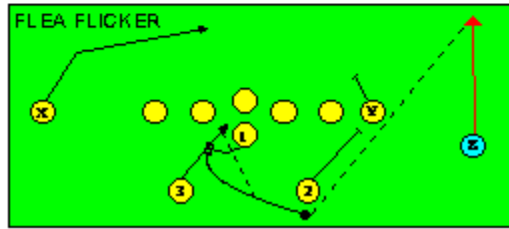

The PRO SPREAD FORMATION - RUNS

I SLOT FORMATION • RUNS

STRONG RIGHT FORMATION - RUNS

SHOTGUN RUNS & PASSES

PRO FORMATION PASSES

The I SLOT FORMATION

STRONG RIGHT FORMATION - PASSES

SHOTGUN RUNS & PASSES

THE 4-3 BASIC

KEY - LINE READS PLAY, THEN REACTS.
RUSH - LINE THINKS "PASS" FIRST
MAN - MAN TO MAN (ONE ON ONE) COVERAGE
STRONG - "Y" SIDE OF FIELD
WEAK - X SIDE OF FIELD

THE 3- 4 DEFENSES

KEY - LINE READS PLAY, THEN REACTS
 RUSH - LINE THINKS "PASS" FIRST
 MAN - MAN TO MAN (ONE ON ONE) COVERAGE
 STRONG - "Y" SIDE OF FIELD
 WEAK - X SIDE OF FIELD
 STACK - LINEBACKERS ARE SHIELDED BY
 LINEMEN AND REACT AFTER READING.