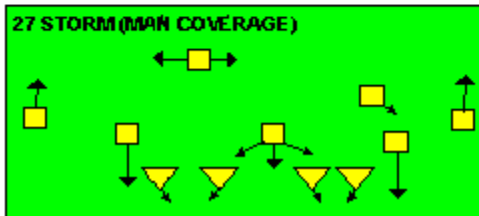

The PRO SPREAD FORMATION - RUNS

I SLOT FORMATION • RUNS

STRONG RIGHT FORMATION - RUNS

SHOTGUN RUNS & PASSES

PRO FORMATION PASSES

The I SLOT FORMATION

STRONG RIGHT FORMATION - PASSES

SHOTGUN RUNS & PASSES

THE 4-3 BASIC

KEY - LINE READS PLAY, THEN REACTS.
RUSH - LINE THINKS "PASS" FIRST
MAN - MAN TO MAN (ONE ON ONE) COVERAGE
STRONG - "Y" SIDE OF FIELD
WEAK - X SIDE OF FIELD

THE 3- 4 DEFENSES

KEY - LINE READS PLAY, THEN REACTS
 RUSH - LINE THINKS "PASS" FIRST
 MAN - MAN TO MAN (ONE ON ONE) COVERAGE
 STRONG - "Y" SIDE OF FIELD
 WEAK - X SIDE OF FIELD
 STACK - LINEBACKERS ARE SHIELDED BY
 LINEMEN AND REACT AFTER READING.