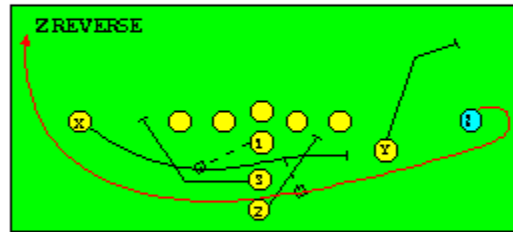

The PRO SPREAD FORMATION - RUNS

I SLOT FORMATION • RUNS

STRONG RIGHT FORMATION - RUNS

SHOTGUN RUNS & PASSES

PRO FORMATION PASSES

The I SLOT FORMATION

STRONG RIGHT FORMATION - PASSES

SHOTGUN RUNS & PASSES

THE 4-3 BASIC

KEY - LINE READS PLAY, THEN REACTS.
RUSH - LINE THINKS "PASS" FIRST
MAN - MAN TO MAN (ONE ON ONE) COVERAGE
STRONG - "Y" SIDE OF FIELD
WEAK - X SIDE OF FIELD

THE 3- 4 DEFENSES

KEY - LINE READS PLAY, THEN REACTS
 RUSH - LINE THINKS "PASS" FIRST
 MAN - MAN TO MAN (ONE ON ONE) COVERAGE
 STRONG - "Y" SIDE OF FIELD
 WEAK - X SIDE OF FIELD
 STACK - LINEBACKERS ARE SHIELDED BY
 LINEMEN AND REACT AFTER READING.