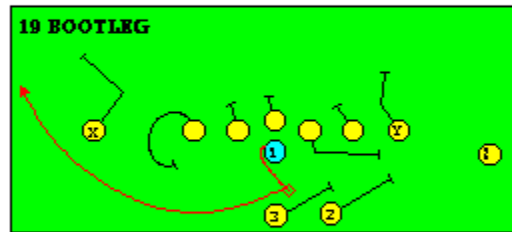

The PRO SPREAD FORMATION - RUNS

I SLOT FORMATION • RUNS

STRONG RIGHT FORMATION - RUNS

SHOTGUN RUNS & PASSES

PRO FORMATION PASSES

The I SLOT FORMATION

STRONG RIGHT FORMATION - PASSES

SHOTGUN RUNS & PASSES

THE 4-3 BASIC

KEY - LINE READS PLAY, THEN REACTS.
RUSH - LINE THINKS "PASS" FIRST
MAN - MAN TO MAN (ONE ON ONE) COVERAGE
STRONG - "Y" SIDE OF FIELD
WEAK - X SIDE OF FIELD

THE 3- 4 DEFENSES

KEY - LINE READS PLAY, THEN REACTS
 RUSH - LINE THINKS "PASS" FIRST
 MAN - MAN TO MAN (ONE ON ONE) COVERAGE
 STRONG - "Y" SIDE OF FIELD
 WEAK - X SIDE OF FIELD
 STACK - LINEBACKERS ARE SHIELDED BY
 LINEMEN AND REACT AFTER READING.