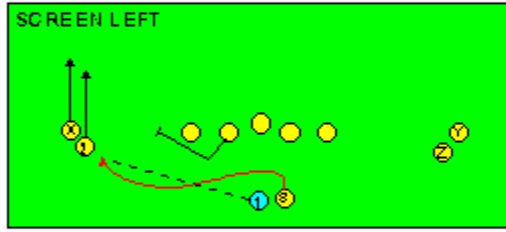

The PRO SPREAD FORMATION - RUNS

I SLOT FORMATION • RUNS

STRONG RIGHT FORMATION - RUNS

SHOTGUN RUNS & PASSES

PRO FORMATION PASSES

The I SLOT FORMATION

STRONG RIGHT FORMATION - PASSES

SHOTGUN RUNS & PASSES

THE 4-3 BASIC

KEY - LINE READS PLAY, THEN REACTS.
RUSH - LINE THINKS "PASS" FIRST
MAN - MAN TO MAN (ONE ON ONE) COVERAGE
STRONG - "Y" SIDE OF FIELD
WEAK - X SIDE OF FIELD

THE 3- 4 DEFENSES

KEY - LINE READS PLAY, THEN REACTS
 RUSH - LINE THINKS "PASS" FIRST
 MAN - MAN TO MAN (ONE ON ONE) COVERAGE
 STRONG - "Y" SIDE OF FIELD
 WEAK - X SIDE OF FIELD
 STACK - LINEBACKERS ARE SHIELDED BY
 LINEMEN AND REACT AFTER READING.