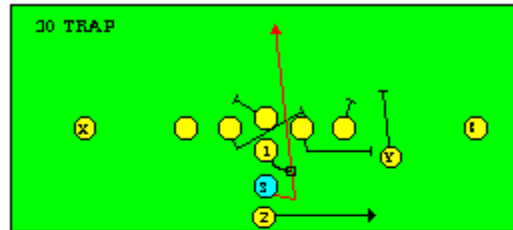

The PRO SPREAD FORMATION - RUNS

I SLOT FORMATION • RUNS

STRONG RIGHT FORMATION - RUNS

SHOTGUN RUNS & PASSES

PRO FORMATION PASSES

The I SLOT FORMATION

STRONG RIGHT FORMATION - PASSES

SHOTGUN RUNS & PASSES

THE 4-3 BASIC

KEY - LINE READS PLAY, THEN REACTS.
RUSH - LINE THINKS "PASS" FIRST
MAN - MAN TO MAN (ONE ON ONE) COVERAGE
STRONG - "Y" SIDE OF FIELD
WEAK - X SIDE OF FIELD

THE 3- 4 DEFENSES

KEY - LINE READS PLAY, THEN REACTS
 RUSH - LINE THINKS "PASS" FIRST
 MAN - MAN TO MAN (ONE ON ONE) COVERAGE
 STRONG - "Y" SIDE OF FIELD
 WEAK - X SIDE OF FIELD
 STACK - LINEBACKERS ARE SHIELDED BY
 LINEMEN AND REACT AFTER READING.