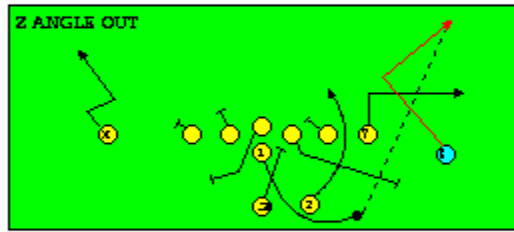

The PRO SPREAD FORMATION - RUNS

I SLOT FORMATION • RUNS

STRONG RIGHT FORMATION - RUNS

SHOTGUN RUNS & PASSES

PRO FORMATION PASSES

The I SLOT FORMATION

STRONG RIGHT FORMATION - PASSES

SHOTGUN RUNS & PASSES

THE 4-3 BASIC

KEY - LINE READS PLAY, THEN REACTS.
RUSH - LINE THINKS "PASS" FIRST
MAN - MAN TO MAN (ONE ON ONE) COVERAGE
STRONG - "Y" SIDE OF FIELD
WEAK - X SIDE OF FIELD

THE 3- 4 DEFENSES

KEY - LINE READS PLAY, THEN REACTS
 RUSH - LINE THINKS "PASS" FIRST
 MAN - MAN TO MAN (ONE ON ONE) COVERAGE
 STRONG - "Y" SIDE OF FIELD
 WEAK - X SIDE OF FIELD
 STACK - LINEBACKERS ARE SHIELDED BY
 LINEMEN AND REACT AFTER READING.