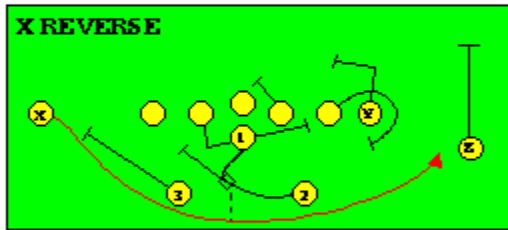

The PRO SPREAD FORMATION - RUNS

I SLOT FORMATION • RUNS

STRONG RIGHT FORMATION - RUNS

SHOTGUN RUNS & PASSES

PRO FORMATION PASSES

The I SLOT FORMATION

STRONG RIGHT FORMATION - PASSES

SHOTGUN RUNS & PASSES

THE 4-3 BASIC

KEY - LINE READS PLAY, THEN REACTS.
RUSH - LINE THINKS "PASS" FIRST
MAN - MAN TO MAN (ONE ON ONE) COVERAGE
STRONG - "Y" SIDE OF FIELD
WEAK - X SIDE OF FIELD

THE 3- 4 DEFENSES

KEY - LINE READS PLAY, THEN REACTS
 RUSH - LINE THINKS "PASS" FIRST
 MAN - MAN TO MAN (ONE ON ONE) COVERAGE
 STRONG - "Y" SIDE OF FIELD
 WEAK - X SIDE OF FIELD
 STACK - LINEBACKERS ARE SHIELDED BY
 LINEMEN AND REACT AFTER READING.