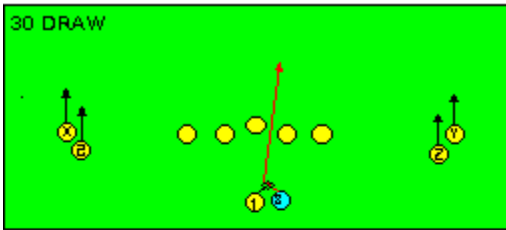

The PRO SPREAD FORMATION - RUNS

I SLOT FORMATION • RUNS

STRONG RIGHT FORMATION - RUNS

SHOTGUN RUNS & PASSES

PRO FORMATION PASSES

The I SLOT FORMATION

STRONG RIGHT FORMATION - PASSES

SHOTGUN RUNS & PASSES

THE 4-3 BASIC

KEY - LINE READS PLAY, THEN REACTS.
RUSH - LINE THINKS "PASS" FIRST
MAN - MAN TO MAN (ONE ON ONE) COVERAGE
STRONG - "Y" SIDE OF FIELD
WEAK - X SIDE OF FIELD

THE 3- 4 DEFENSES

KEY - LINE READS PLAY, THEN REACTS
 RUSH - LINE THINKS "PASS" FIRST
 MAN - MAN TO MAN (ONE ON ONE) COVERAGE
 STRONG - "Y" SIDE OF FIELD
 WEAK - X SIDE OF FIELD
 STACK - LINEBACKERS ARE SHIELDED BY
 LINEMEN AND REACT AFTER READING.