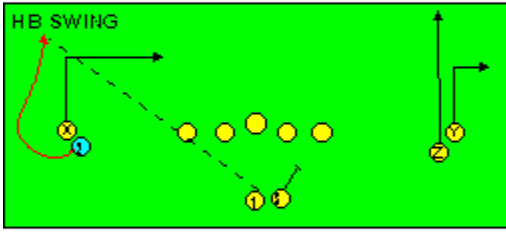

The PRO SPREAD FORMATION - RUNS

I SLOT FORMATION • RUNS

STRONG RIGHT FORMATION - RUNS

SHOTGUN RUNS & PASSES

PRO FORMATION PASSES

The I SLOT FORMATION

STRONG RIGHT FORMATION - PASSES

SHOTGUN RUNS & PASSES

THE 4-3 BASIC

KEY - LINE READS PLAY, THEN REACTS.
RUSH - LINE THINKS "PASS" FIRST
MAN - MAN TO MAN (ONE ON ONE) COVERAGE
STRONG - "Y" SIDE OF FIELD
WEAK - X SIDE OF FIELD

THE 3- 4 DEFENSES

KEY - LINE READS PLAY, THEN REACTS
 RUSH - LINE THINKS "PASS" FIRST
 MAN - MAN TO MAN (ONE ON ONE) COVERAGE
 STRONG - "Y" SIDE OF FIELD
 WEAK - X SIDE OF FIELD
 STACK - LINEBACKERS ARE SHIELDED BY
 LINEMEN AND REACT AFTER READING.