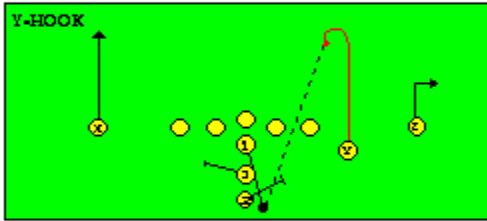

The PRO SPREAD FORMATION - RUNS

I SLOT FORMATION • RUNS

STRONG RIGHT FORMATION - RUNS

SHOTGUN RUNS & PASSES

PRO FORMATION PASSES

The I SLOT FORMATION

STRONG RIGHT FORMATION - PASSES

SHOTGUN RUNS & PASSES

THE 4-3 BASIC

KEY - LINE READS PLAY, THEN REACTS.
RUSH - LINE THINKS "PASS" FIRST
MAN - MAN TO MAN (ONE ON ONE) COVERAGE
STRONG - "Y" SIDE OF FIELD
WEAK - X SIDE OF FIELD

THE 3- 4 DEFENSES

KEY - LINE READS PLAY, THEN REACTS
 RUSH - LINE THINKS "PASS" FIRST
 MAN - MAN TO MAN (ONE ON ONE) COVERAGE
 STRONG - "Y" SIDE OF FIELD
 WEAK - X SIDE OF FIELD
 STACK - LINEBACKERS ARE SHIELDED BY
 LINEMEN AND REACT AFTER READING.