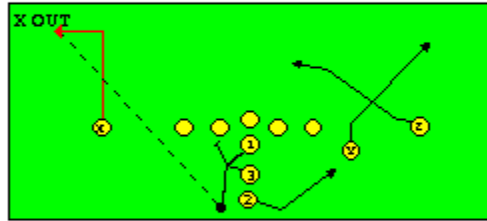

The PRO SPREAD FORMATION - RUNS

I SLOT FORMATION • RUNS

STRONG RIGHT FORMATION - RUNS

SHOTGUN RUNS & PASSES

PRO FORMATION PASSES

The I SLOT FORMATION

STRONG RIGHT FORMATION - PASSES

SHOTGUN RUNS & PASSES

THE 4-3 BASIC

KEY - LINE READS PLAY, THEN REACTS.
RUSH - LINE THINKS "PASS" FIRST
MAN - MAN TO MAN (ONE ON ONE) COVERAGE
STRONG - "Y" SIDE OF FIELD
WEAK - X SIDE OF FIELD

THE 3- 4 DEFENSES

KEY - LINE READS PLAY, THEN REACTS
 RUSH - LINE THINKS "PASS" FIRST
 MAN - MAN TO MAN (ONE ON ONE) COVERAGE
 STRONG - "Y" SIDE OF FIELD
 WEAK - X SIDE OF FIELD
 STACK - LINEBACKERS ARE SHIELDED BY
 LINEMEN AND REACT AFTER READING.