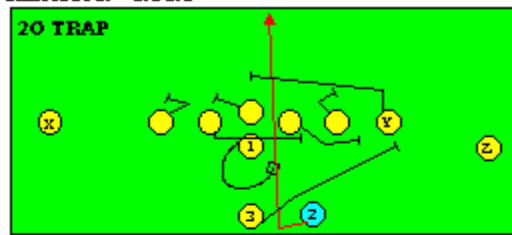

The PRO SPREAD FORMATION - RUNS

I SLOT FORMATION • RUNS

STRONG RIGHT FORMATION - RUNS

SHOTGUN RUNS & PASSES

PRO FORMATION PASSES

The I SLOT FORMATION

STRONG RIGHT FORMATION - PASSES

SHOTGUN RUNS & PASSES

THE 4-3 BASIC

KEY - LINE READS PLAY, THEN REACTS.
RUSH - LINE THINKS "PASS" FIRST
MAN - MAN TO MAN (ONE ON ONE) COVERAGE
STRONG - "Y" SIDE OF FIELD
WEAK - X SIDE OF FIELD

THE 3- 4 DEFENSES

KEY - LINE READS PLAY, THEN REACTS
 RUSH - LINE THINKS "PASS" FIRST
 MAN - MAN TO MAN (ONE ON ONE) COVERAGE
 STRONG - "Y" SIDE OF FIELD
 WEAK - X SIDE OF FIELD
 STACK - LINEBACKERS ARE SHIELDED BY
 LINEMEN AND REACT AFTER READING.