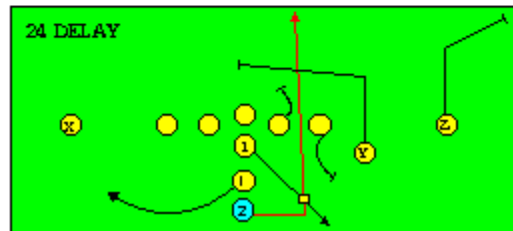

The PRO SPREAD FORMATION - RUNS

I SLOT FORMATION • RUNS

STRONG RIGHT FORMATION - RUNS

SHOTGUN RUNS & PASSES

PRO FORMATION PASSES

The I SLOT FORMATION

STRONG RIGHT FORMATION - PASSES

SHOTGUN RUNS & PASSES

THE 4-3 BASIC

KEY - LINE READS PLAY, THEN REACTS.
RUSH - LINE THINKS "PASS" FIRST
MAN - MAN TO MAN (ONE ON ONE) COVERAGE
STRONG - "Y" SIDE OF FIELD
WEAK - X SIDE OF FIELD

THE 3- 4 DEFENSES

KEY - LINE READS PLAY, THEN REACTS
 RUSH - LINE THINKS "PASS" FIRST
 MAN - MAN TO MAN (ONE ON ONE) COVERAGE
 STRONG - "Y" SIDE OF FIELD
 WEAK - X SIDE OF FIELD
 STACK - LINEBACKERS ARE SHIELDED BY
 LINEMEN AND REACT AFTER READING.