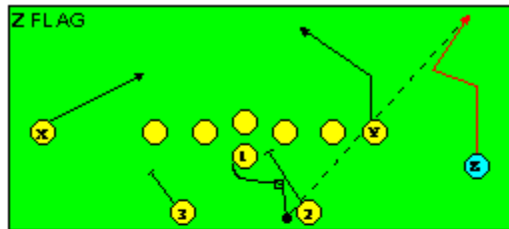

The PRO SPREAD FORMATION - RUNS

I SLOT FORMATION • RUNS

STRONG RIGHT FORMATION - RUNS

SHOTGUN RUNS & PASSES

PRO FORMATION PASSES

The I SLOT FORMATION

STRONG RIGHT FORMATION - PASSES

SHOTGUN RUNS & PASSES

THE 4-3 BASIC

KEY - LINE READS PLAY, THEN REACTS.
RUSH - LINE THINKS "PASS" FIRST
MAN - MAN TO MAN (ONE ON ONE) COVERAGE
STRONG - "Y" SIDE OF FIELD
WEAK - X SIDE OF FIELD

THE 3- 4 DEFENSES

KEY - LINE READS PLAY, THEN REACTS
 RUSH - LINE THINKS "PASS" FIRST
 MAN - MAN TO MAN (ONE ON ONE) COVERAGE
 STRONG - "Y" SIDE OF FIELD
 WEAK - X SIDE OF FIELD
 STACK - LINEBACKERS ARE SHIELDED BY
 LINEMEN AND REACT AFTER READING.