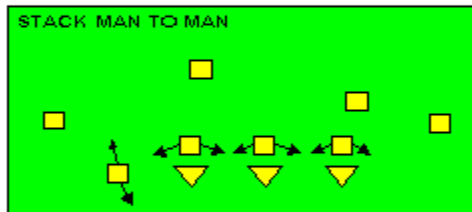

The PRO SPREAD FORMATION - RUNS

I SLOT FORMATION • RUNS

STRONG RIGHT FORMATION - RUNS

SHOTGUN RUNS & PASSES

PRO FORMATION PASSES

The I SLOT FORMATION

STRONG RIGHT FORMATION - PASSES

SHOTGUN RUNS & PASSES

THE 4-3 BASIC

KEY - LINE READS PLAY, THEN REACTS.
RUSH - LINE THINKS "PASS" FIRST
MAN - MAN TO MAN (ONE ON ONE) COVERAGE
STRONG - "Y" SIDE OF FIELD
WEAK - X SIDE OF FIELD

THE 3- 4 DEFENSES

KEY - LINE READS PLAY, THEN REACTS
 RUSH - LINE THINKS "PASS" FIRST
 MAN - MAN TO MAN (ONE ON ONE) COVERAGE
 STRONG - "Y" SIDE OF FIELD
 WEAK - X SIDE OF FIELD
 STACK - LINEBACKERS ARE SHIELDED BY
 LINEMEN AND REACT AFTER READING.